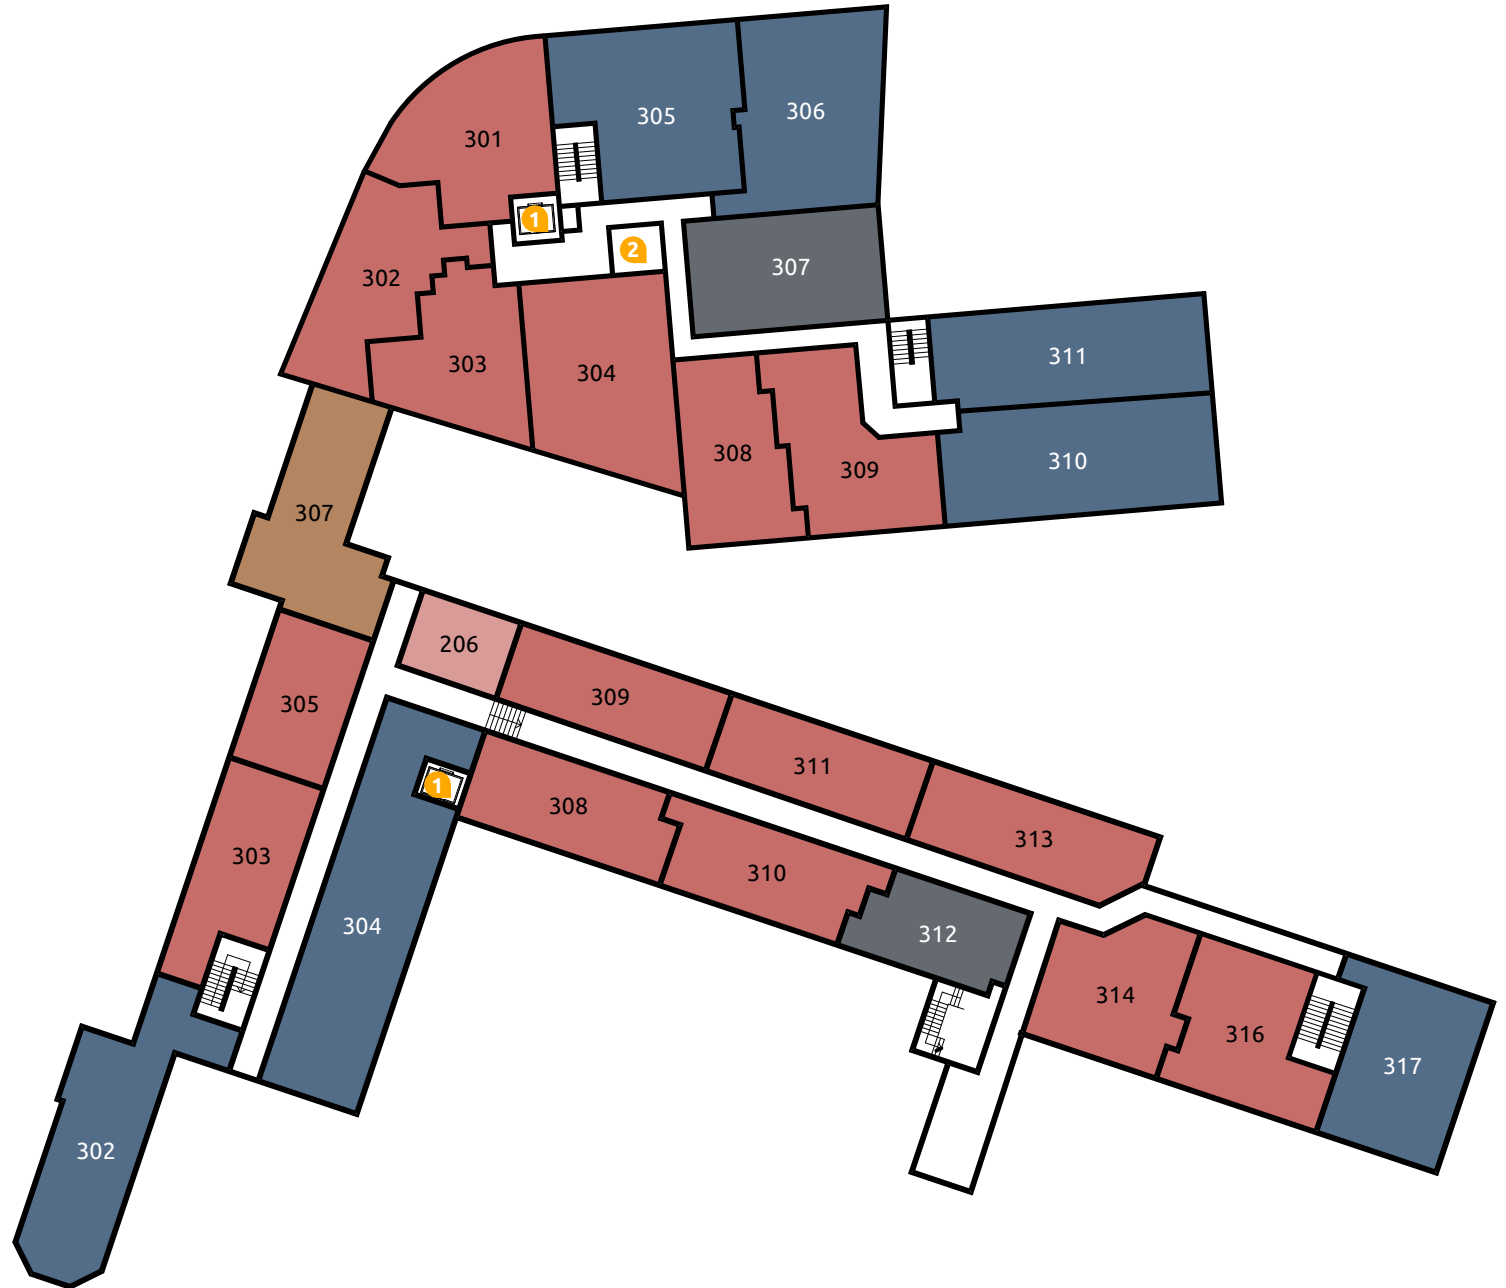

1220 Adams Street
Boston, MA 02124

Level 2

BUILDING MAP

Baker Chocolate Factory

UNIT TYPE

- Studio
- 1 Bedroom
- 1 Bedroom Duplex
- 2 Bedrooms
- 1 Bedroom Delux

FEATURES

- 1 Elevator
- 2 Trash

Level 3

<https://www.livewellbakerschocolate.com/>

1220 Adams Street
Boston, MA 02124

BUILDING MAP

Baker Chocolate Factory

UNIT TYPE

- 1 Bedroom
- 2 Bedrooms
- 1 Bedroom Loft
- 1 Bedroom Delux
- 2 Bedroom Delux
- Delux 1.5 Baths
- 1 Bedroom with Loft Delux