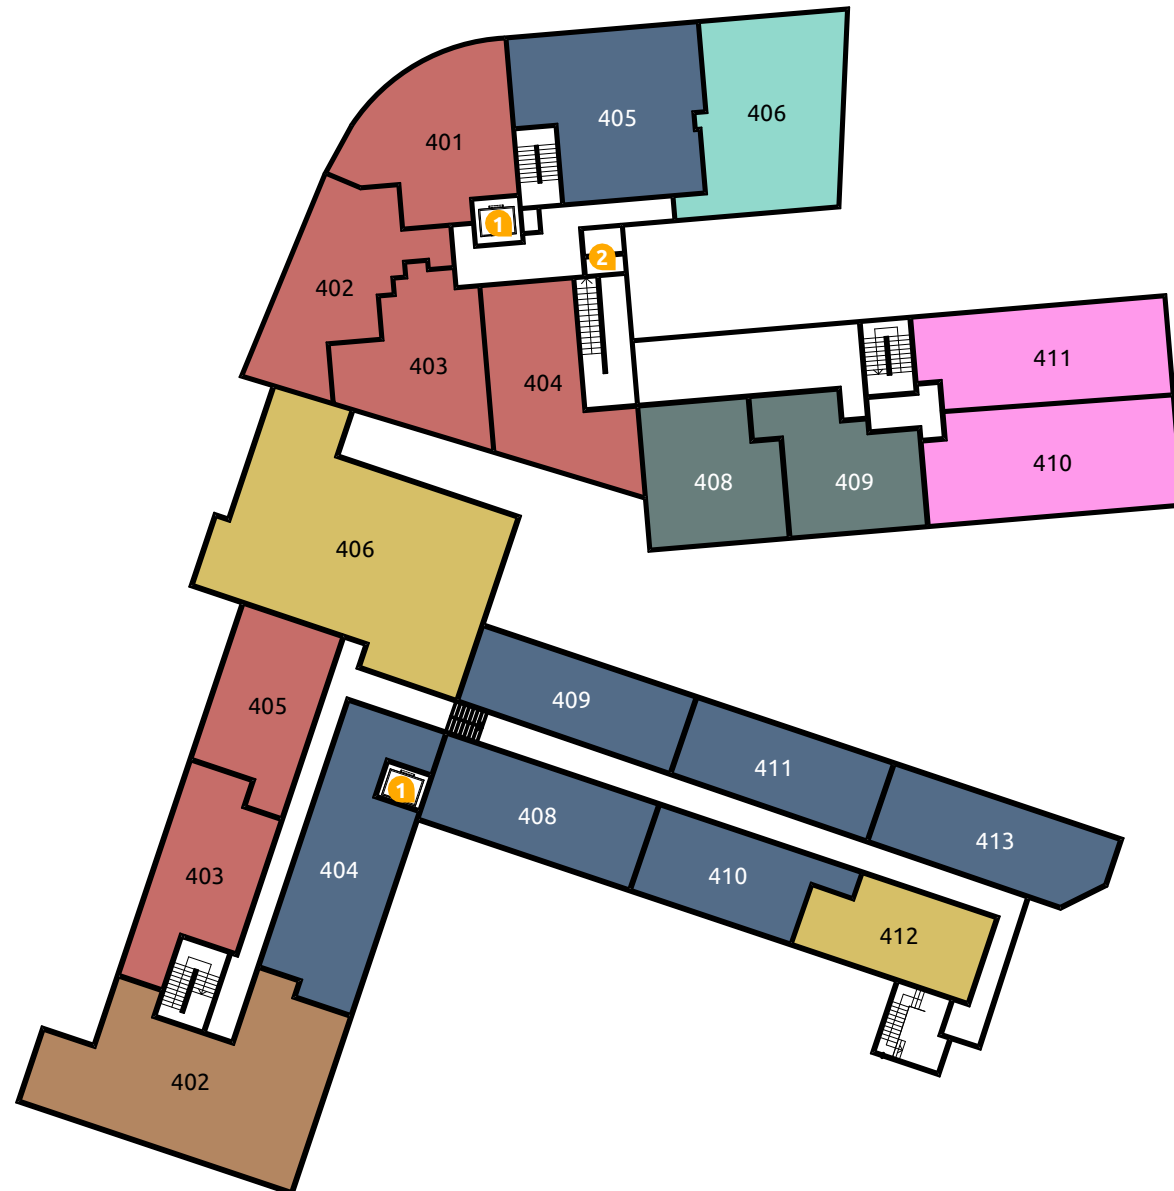

1220 Adams Street
Boston, MA 02124

Level 2

BUILDING MAP

Baker Chocolate Factory

UNIT TYPE

- Studio
- 1 Bedroom
- 1 Bedroom Duplex
- 2 Bedrooms
- 1 Bedroom Delux

FEATURES

- 1 Elevator
- 2 Trash

Level 3

<https://www.livewellbakerschocolate.com/>

1220 Adams Street
Boston, MA 02124

BUILDING MAP

Baker Chocolate Factory

UNIT TYPE

- 1 Bedroom
- 2 Bedrooms
- 1 Bedroom Loft
- 1 Bedroom Delux
- 2 Bedroom Delux
- Delux 1.5 Baths
- 1 Bedroom with Loft Delux

FEATURES

- 1 Elevator
- 2 Trash

Level 4

<https://www.livewellbakerschocolate.com/>

1220 Adams Street
Boston, MA 02124

BUILDING MAP

Baker Chocolate Factory

UNIT TYPE

- 1 Bedroom
- 2 Bedrooms
- 1 Bedroom Delux
- 2 Bedroom 1.5 Baths

FEATURES

- 1 Elevator
- 2 Trash

Level 5

<https://www.livewellbakerschocolate.com/>

1220 Adams Street
Boston, MA 02124

BUILDING MAP

Baker Chocolate Factory