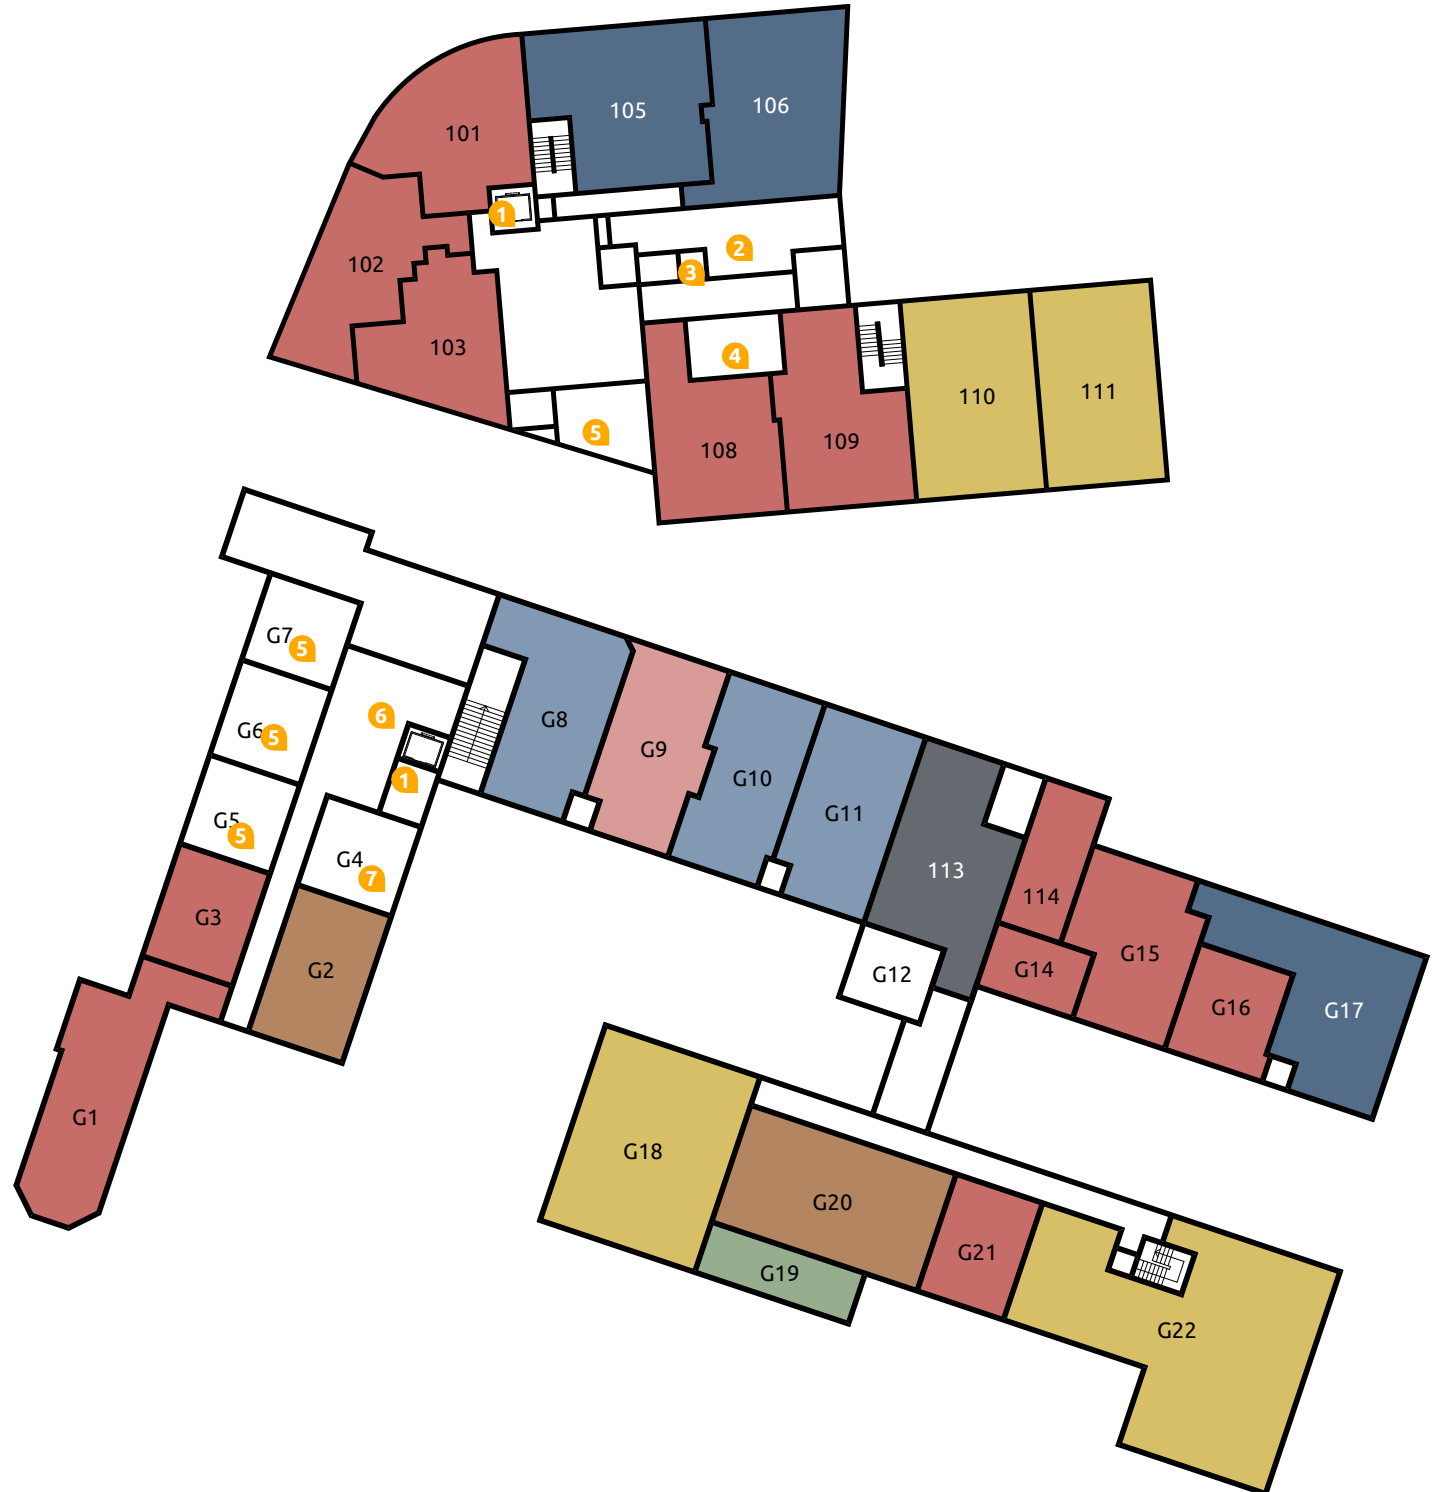

BUILDING MAP

Baker Chocolate Factory

UNIT TYPE

- 1 Bedroom
- 1 Bedroom / Multi Level
- 2 Bedrooms
- 2 Bedrooms / Multi Level

FEATURES

- 1 Elevator
- 2 Mail
- 3 Office
- 4 Hall/Lobby
- 5 Dog Wash

Level 0

<https://www.livewellbakerschocolate.com/>

1220 Adams Street
Boston, MA 02124

BUILDING MAP

Baker Chocolate Factory

UNIT TYPE

- Studio
- Sunroom
- 1 Bedroom
- 1 Bedroom Duplex
- 2 Bedrooms
- 2 Bedroom Duplex
- 1 Bedroom Delux
- 2 Bedroom Delux

FEATURES

- 1** Elevator
- 2** Mechanical Room
- 3** Trash
- 4** Laundry
- 5** Office
- 6** Lobby
- 7** Dog Wash Station

<https://www.livewellbakerschocolate.com/>

1220 Adams Street
Boston, MA 02124

Level 1

BUILDING MAP

1220 Adams Street
Boston, MA 02124

Level 2

BUILDING MAP

Baker Chocolate Factory

UNIT TYPE

- Studio
- 1 Bedroom
- 1 Bedroom Duplex
- 2 Bedrooms
- 1 Bedroom Delux

FEATURES

- 1 Elevator
- 2 Trash